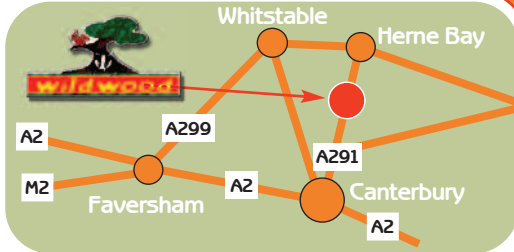

## How to find us

- Wildwood is conveniently situated on the A291 between Canterbury and Herne bay.
- Bus route 4, 6 (Triangle route), "Wildwood" stop

To book or for more information, contact our Education team: