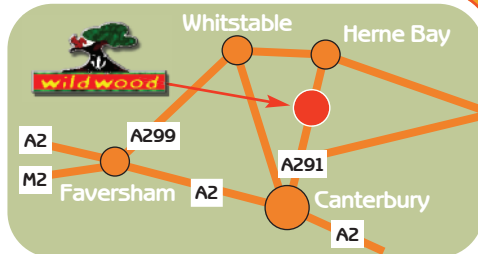

## How to find us

- Wildwood is conveniently situated on the A291 between Canterbury and Herne bay.
- Bus routes 4 & 6 - "Wildwood" stop

To book, or for more information, contact our Education team:

Tel: 01227 712 111 email: [education@wildwoodtrust.org](mailto:education@wildwoodtrust.org)